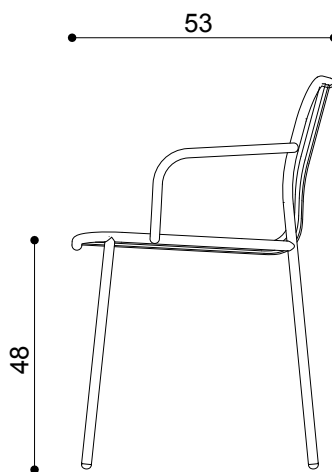

### DIMENSION

Height	80
Width	59
Depth	53
Sitting Height	48

### PACKING

Height	90
Width	58
Depth	58
Pieces for Pckg	2
Gross Weight	18 Kg
cu.m.	0.30

OUTDOOR Version with cataphoresis treatment