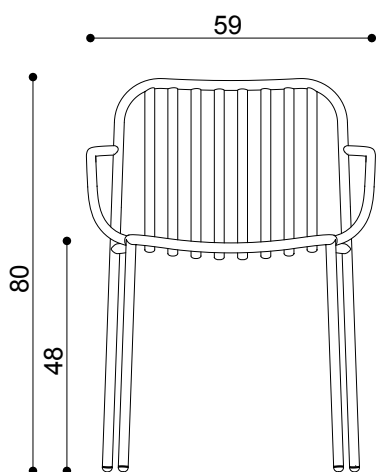

### DIMENSION

Height	80
Width	59
Depth	53
Sitting Height	48

### PACKING

Height	90
Width	58
Depth	58
Pieces for Pckg	2
Gross Weight	18 Kg
cu.m.	0.30

OUTDOOR Version with cataphoresis treatment