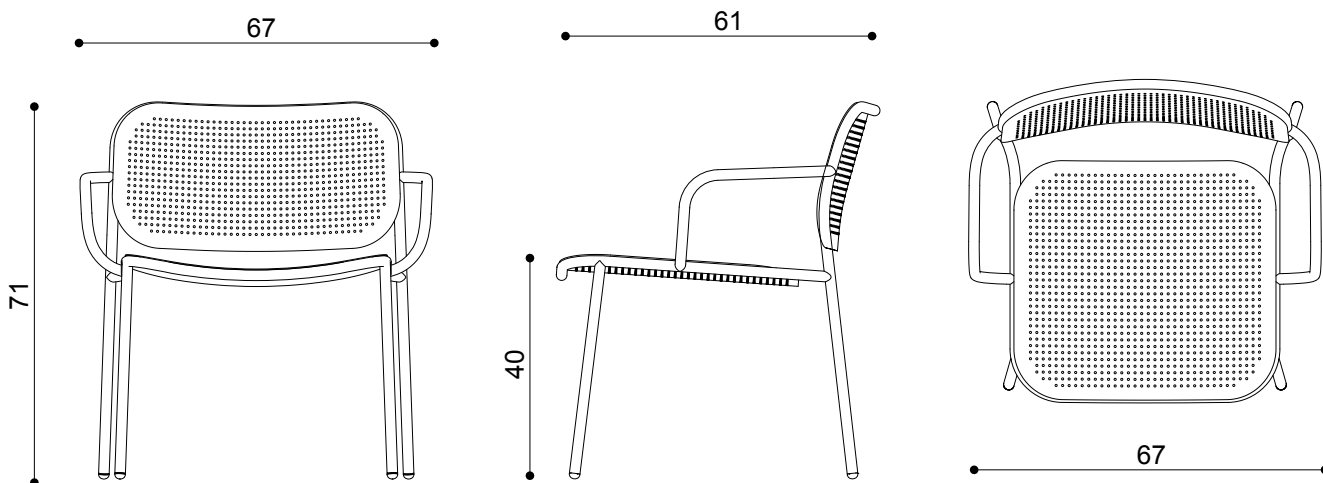

METIS DOT

Design: Studio Gabbertas

Stackable metal frame with armrests, seat and backrest

0173-LOUNGE-CB METIS DOT LOUNGE

DIMENSION

Height	71
Width	67
Depth	61
Sitting Height	40

FINISHING

Structure	Metal
Seat	Metal
Backrest	Metal

PACKING

Height	76
Width	65
Depth	69
Pieces for Pckg	2
Gross Weight	18 Kg
cu.m.	0.34

OUTDOOR Version with cataphoresis treatment