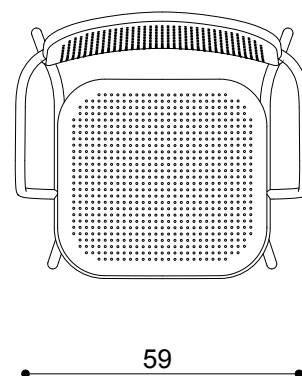

# METIS DOT

Design: Studio Gabbertas

Stackable metal frame with armrests, seat and backrest

### DIMENSION

Height	80
Width	59
Depth	53
Sitting Height	47

### FINISHING

Structure	Metal
Seat	Metal
Backrest	Metal

### PACKING

Height	90
Width	58
Depth	58
Pieces for Pckg	2
Gross Weight	16 Kg
cu.m.	0.30

OUTDOOR Version with cataphoresis treatment