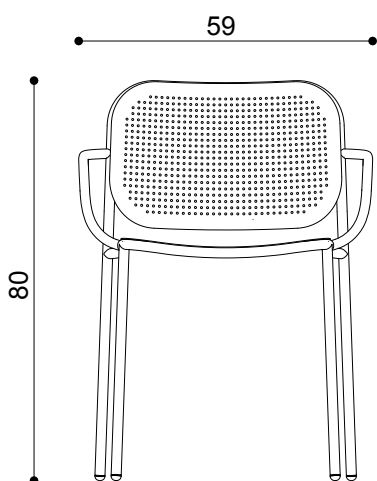

### DIMENSION

Height	80
Width	59
Depth	53
Sitting Height	47

### FINISHING

Structure	Metal
Seat	Metal
Backrest	Metal

### PACKING

Height	90
Width	58
Depth	58
Pieces for Pckg	2
Gross Weight	16 Kg
cu.m.	0.30

OUTDOOR Version with cataphoresis treatment