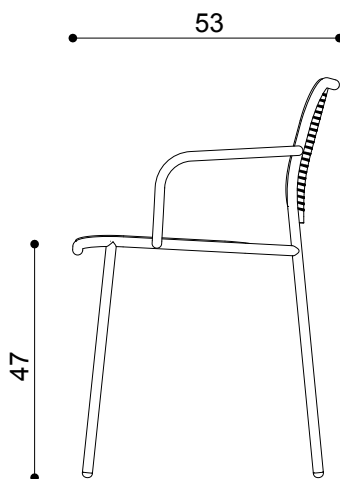

### DIMENSION

Height	80
Width	59
Depth	53
Sitting Height	47

### FINISHING

Structure	Metal
Seat	Metal
Backrest	Metal

### PACKING

Height	90
Width	58
Depth	58
Pieces for Pckg	2
Gross Weight	16 Kg
cu.m.	0.30

OUTDOOR Version with cataphoresis treatment