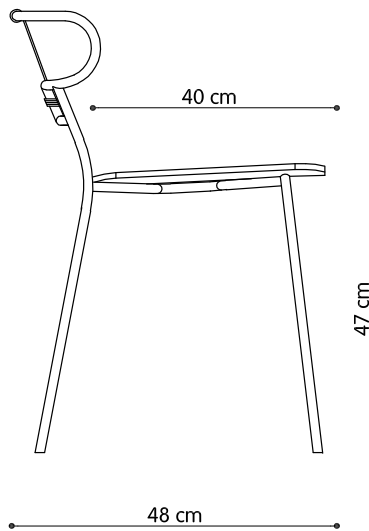

GENOA

Design: Cesare Ehr

Chair in metal frame with PU indoor / outdoor seat and rope braided backrest

0047-MET-CROSS-PU

DIMENSION

Height	73
Width	51
Depth	48
Sitting Height	47

FINISHING

Frame	Metal
Seat	Seat with insert in Multilayer 8 mm thick covered in polyurethane integral painted in mass
Back	Cover in colored rope

PACKING

Height	98
Width	51
Depth	68
Pieces for Pckg	2
Gross Weight cu.m.	12 0,33

Version OUTDOOR with cataphoresis treatment.

Maintenance

Integral polyurethane: for cleaning, use a soft cloth soaked in water and soap, or neutral detergents diluted in water. Avoid using products containing solvents or abrasives in general.