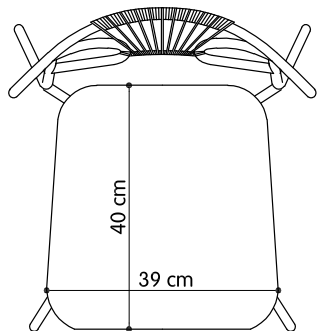

GENOA

Design: Cesare Ehr

Chair in metal frame with PU indoor / outdoor seat and rope braided backrest

0047-MET-CROSS-PU

DIMENSION

Height	73
Width	51
Depth	48
Sitting Height	47

FINISHING

Frame	Metal
Seat	Seat with insert in Multilayer 8 mm thick covered in polyurethane integral painted in mass
Back	Cover in colored rope

PACKING

Height	98
Width	51
Depth	68
Pieces for Pckg	2
Gross Weight cu.m.	12 0,33

Version OUTDOOR with cataphoresis treatment.

Maintenance

Integral polyurethane: for cleaning, use a soft cloth soaked in water and soap, or neutral detergents diluted in water. Avoid using products containing solvents or abrasives in general.