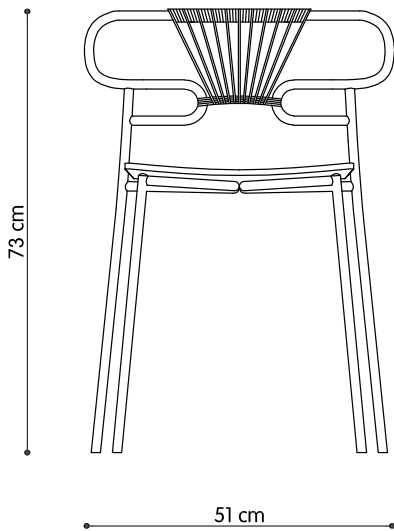

GENOA

Design: Cesare Ehr

Chair in metal frame with PU indoor / outdoor seat and rope braided backrest

0047-MET-CROSS-PU

DIMENSION

Height	73
Width	51
Depth	48
Sitting Height	47

FINISHING

Frame	Metal
Seat	Seat with insert in Multilayer 8 mm thick covered in polyurethane integral painted in mass
Back	Cover in colored rope

PACKING

Height	98
Width	51
Depth	68
Pieces for Pckg	2
Gross Weight cu.m.	12 0,33

Version OUTDOOR with cataphoresis treatment.

Maintenance

Integral polyurethane: for cleaning, use a soft cloth soaked in water and soap, or neutral detergents diluted in water. Avoid using products containing solvents or abrasives in general.