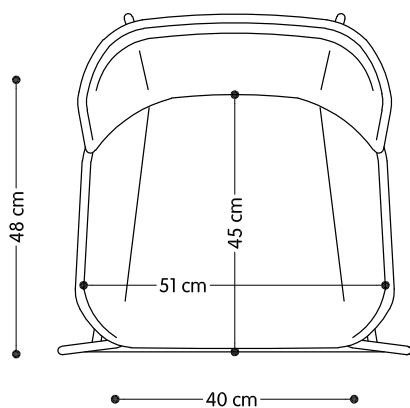

### DIMENSION

Height	96	106
Width	52	52
Depth	59	59
Sitting Height	67	77

### PACKING

Height	97/107
Width	60
Depth	60
Pieces for Pckg	1
Gross Weight	9
cu.m.	0,33/0,37

Version OUTDOOR with cataphoresis treatment