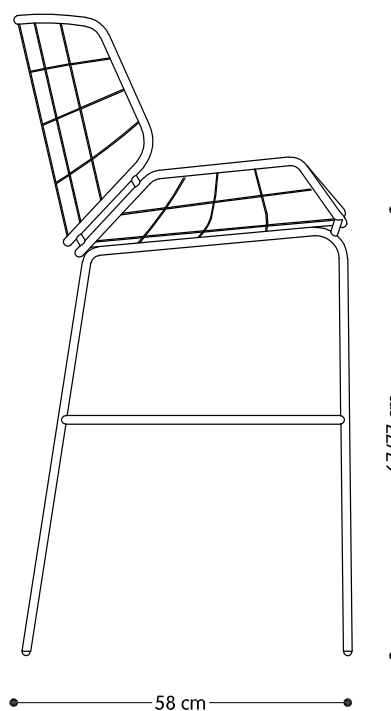

### DIMENSION

Height	96	106
Width	52	52
Depth	59	59
Sitting Height	67	77

### PACKING

Height	97/107
Width	60
Depth	60
Pieces for Pckg	1
Gross Weight	9
cu.m.	0,33/0,37

Version OUTDOOR with cataphoresis treatment