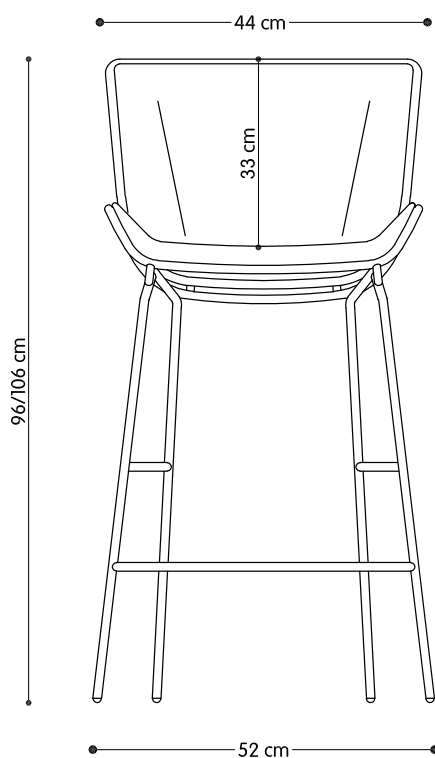

### DIMENSION

Height	96	106
Width	52	52
Depth	59	59
Sitting Height	67	77

### PACKING

Height	97/107
Width	60
Depth	60
Pieces for Pckg	1
Gross Weight	9
cu.m.	0,33/0,37

Version OUTDOOR with cataphoresis treatment