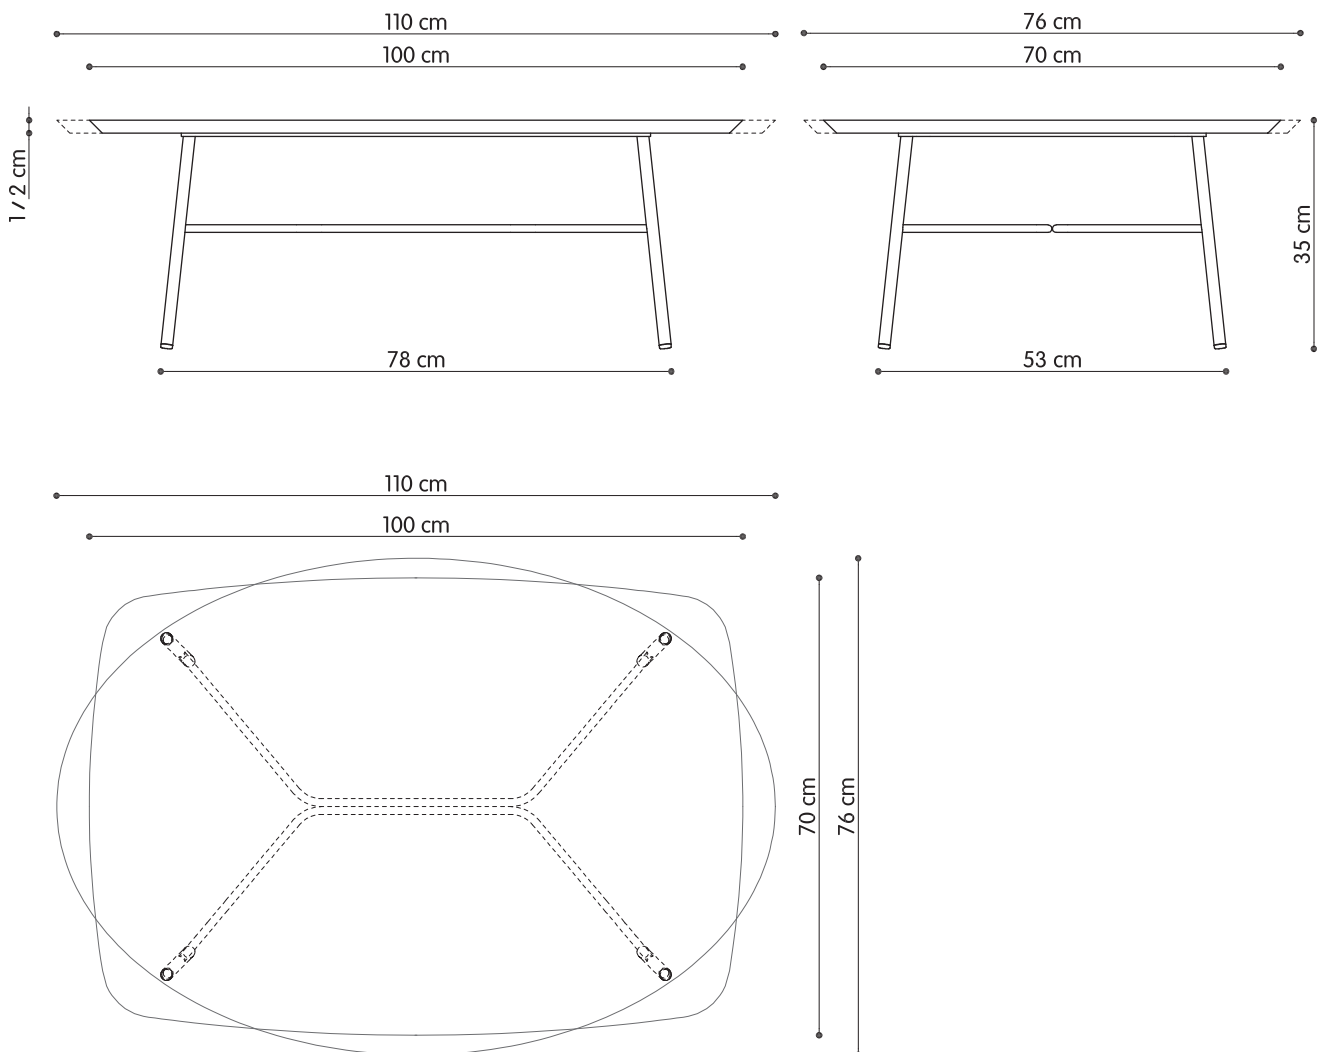

YUKI COFFE TABLE

Design: EP STUDIO

Metal coffee table H35

0128-MET

DIMENSION

Height 35
 Oval 100x76
 Rectangular 100x70

FINISHING

Framework Metal
 Top Marmble/solid wood
 - thickness 2 cm
 HPL
 - thickness 1 cm

PACKING

Height 40
 Width 100
 Depth 80
 Pieces for Pckg 1
 Gross Weight 32/69
 cu.m. 0.32/0.38

YUKI COFFE TABLE

Design: EP STUDIO

Metal coffee table H45

0128-MET

DIMENSION

Height	45
Round	50
Oval	65x46
Square	50x50 - 70x70
Rectangular	70x50

FINISHING

Framework	Metal
Top	Marble/solid wood/ - thickness 2 cm HPL - thickness 1 cm

PACKING

Height	50
Width	70
Depth	70
Pieces for Pckg	1
Gross Weight	22/47
cu.m.	0.24