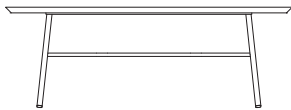

YUKI COFFE TABLE

Design: EP STUDIO

Metal coffee table H35

0128-MET

DIMENSION

Height 35
 Oval 100x76
 Rectangular 100x70

FINISHING

Framework Metal
 Top Marmble/solid wood
 - thickness 2 cm
 HPL
 - thickness 1 cm

PACKING

Height 40
 Width 100
 Depth 80
 Pieces for Pckg 1
 Gross Weight 32/69
 cu.m. 0.32/0.38

YUKI COFFE TABLE

Design: EP STUDIO

Metal coffee table H45

0128-MET

DIMENSION

Height	45
Round	50
Oval	65x46
Square	50x50 - 70x70
Rectangular	70x50

FINISHING

Framework	Metal
Top	Marble/solid wood/ - thickness 2 cm HPL - thickness 1 cm

PACKING

Height	50
Width	70
Depth	70
Pieces for Pckg	1
Gross Weight	22/47
cu.m.	0.24