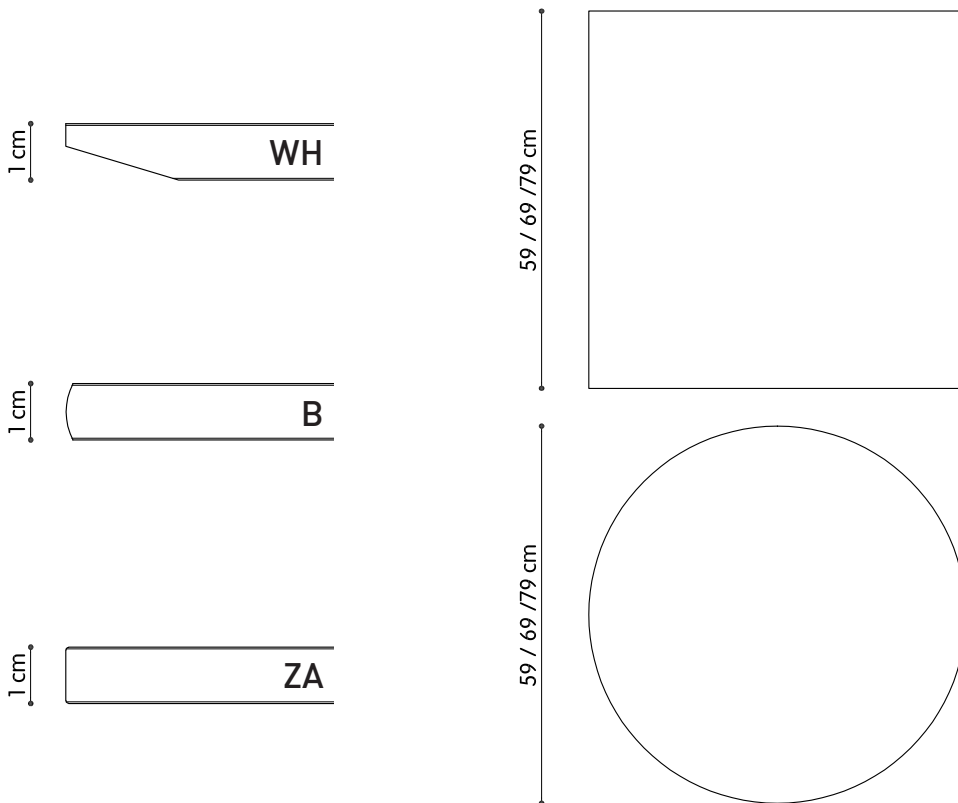

# HPL TOP

Laminated top HPL, thickness 10 mm - indoor / outdoor

0501

DIMENSION		FINISHING		PACKING	
Thickness	10 mm	Structure	HPL	Height	1,5 cm
Width	59 / 69 / 79 cm	Finishing	see below data sheet	Width	61 / 71 / 81
Depth	59 / 69 / 79 cm			Depth	61 / 71 / 81
				Pieces for Pckg	1
				Gross Weight	6 / 7 / 8 kg
Edge	Sloping / rounded / straight			cu.m.	0,021 / 0,028 / 0,036