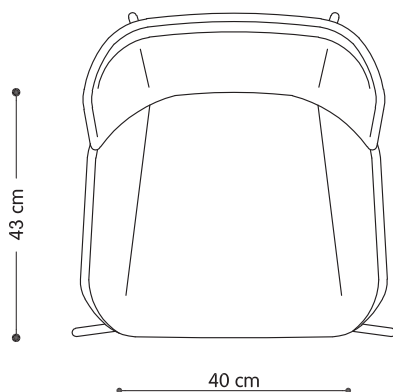

SKIN

Design: Giacomo Cattani

Chair with metal frame and upholstered cushion

OUTDOOR chair with metal frame and upholstered cushion for outdoor

0082-MET

DIMENSION

Height	80
Width	58
Depth	57
Sitting Height	47

FINISHING

Frame	Metal Painted
Cuscion	Foam Rubber
	- Thickness 3.3 cm sit
	- Thickness 2.8 cm back
Density	ELAST 75 Kg/cu.m.
	- Fireproof
	Resin 100 gr

PACKING

Height	81
Width	61
Depth	48
Pieces for Pckg	1
Gross Weight	9
cu.m.	0,23