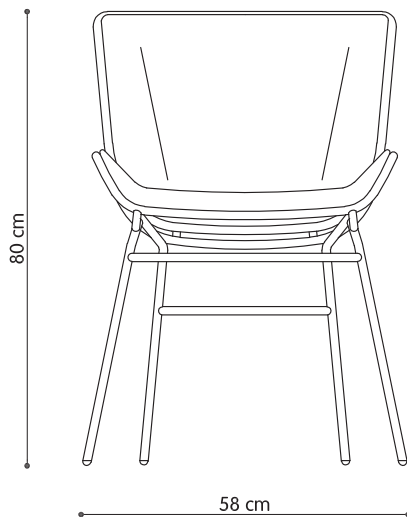

SKIN

Design: Giacomo Cattani

Chair with metal frame and upholstered cushion

OUTDOOR chair with metal frame and upholstered cushion for outdoor

0082-MET

DIMENSION

Height	80
Width	58
Depth	57
Sitting Height	47

FINISHING

Frame	Metal Painted
Cuscion	Foam Rubber
	- Thickness 3.3 cm sit
	- Thickness 2.8 cm back
Density	ELAST 75 Kg/cu.m.
	- Fireproof
	Resin 100 gr

PACKING

Height	81
Width	61
Depth	48
Pieces for Pckg	1
Gross Weight	9
cu.m.	0,23