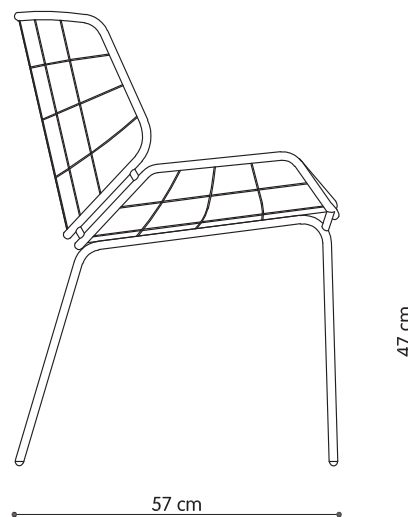

SKIN

Design: Giacomo Cattani

Chair with metal frame and upholstered cushion

OUTDOOR chair with metal frame and upholstered cushion for outdoor

0082-MET

DIMENSION

Height	80
Width	58
Depth	57
Sitting Height	47

FINISHING

Frame	Metal Painted
Cuscion	Foam Rubber
	- Thickness 3.3 cm sit
	- Thickness 2.8 cm back
Density	ELAST 75 Kg/cu.m.
	- Fireproof
	Resin 100 gr

PACKING

Height	81
Width	61
Depth	48
Pieces for Pckg	1
Gross Weight	9
cu.m.	0,23